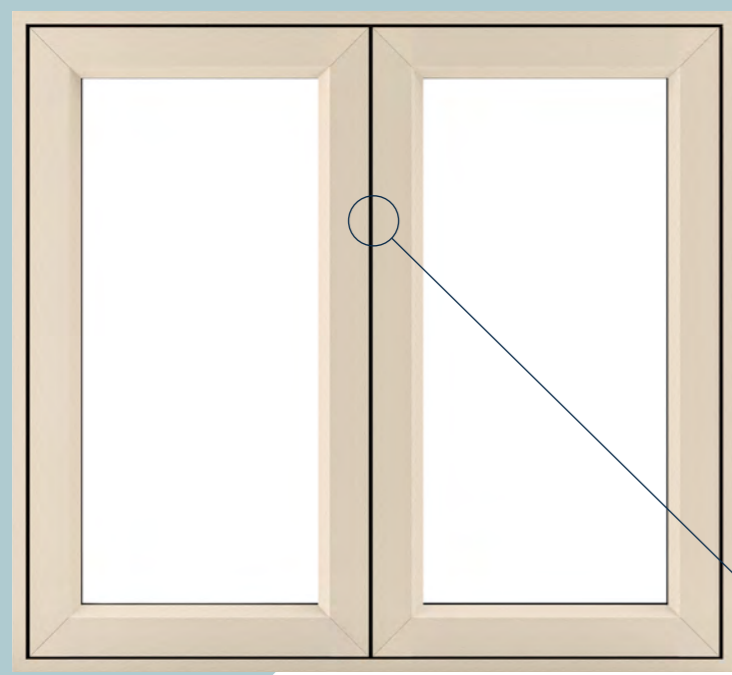

Every detail considered.

With OMNIA, the real beauty is in the manufacturing details. Using insights from leading fabricators, we've produced a comprehensive, true Double Flush suite that blends the time-tested features you expect from VEKA with pioneering thinking that will revolutionise your approach to window fabrication.

Invisible mullions

OMNIA windows can be constructed with invisible mullions, maintaining a sleek and unobstructive aesthetic both inside and out.

Mechanical jointing

OMNIA provides versatility and compatibility with leading jointing methods, offering enhanced structural integrity and long-lasting performance.