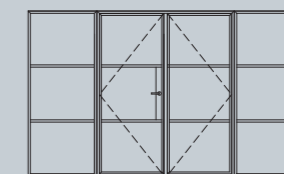

DOUBLE DOOR

PIVOT DOOR

SLIDING DOOR

SLIDING DOUBLE DOOR

OFFSET SINGLE SLIDING DOOR

OFFSET DOUBLE SLIDING DOOR

Pivot Doors

Our pivot door options provides the flexibility to instantly change the way the internal space is configured. Available up to 2 metres wide and with adjustable closer.

DOOR SASH SPECIFICATIONS

Maximum Width	2000mm
Minimum Width	400mm
Maximum Height	2500mm
Maximum Weight	100kg
Door	Single or double
Glazing	6mm, 8mm or 18mm
Colour	Various powder coating colours available with a 25 year guarantee