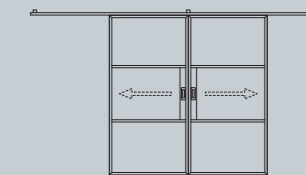

DOUBLE DOOR

PIVOT DOOR

SLIDING DOOR

SLIDING DOUBLE DOOR

OFFSET SINGLE SLIDING DOOR

OFFSET DOUBLE SLIDING DOOR

Pivot Doors

Our pivot door options provides the flexibility to instantly change the way the internal space is configured. Available up to 2 metres wide and with adjustable closer.

DOOR SASH SPECIFICATIONS

Maximum Width	2000mm
Minimum Width	400mm
Maximum Height	2500mm
Maximum Weight	100kg
Door	Single or double
Glazing	6mm, 8mm or 18mm
Colour	Various powder coating colours available with a 25 year guarantee

HEAD DETAIL

SASH DETAIL

THRESHOLD DETAIL

Hinged Doors

With a range of width, glazing, hinge and furniture options, our doors can be configured to suit any design theme, from traditional to minimalist and contemporary to industrial.