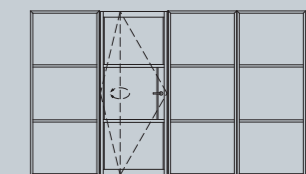

DOUBLE DOOR

PIVOT DOOR

SLIDING DOOR

SLIDING DOUBLE DOOR

OFFSET SINGLE SLIDING DOOR

OFFSET DOUBLE SLIDING DOOR

Pivot Doors

Our pivot door options provides the flexibility to instantly change the way the internal space is configured. Available up to 2 metres wide and with adjustable closer.

DOOR SASH SPECIFICATIONS

Maximum Width	2000mm
Minimum Width	400mm
Maximum Height	2500mm
Maximum Weight	100kg
Door	Single or double
Glazing	6mm, 8mm or 18mm
Colour	Various powder coating colours available with a 25 year guarantee