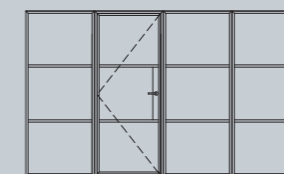

SINGLE DOOR