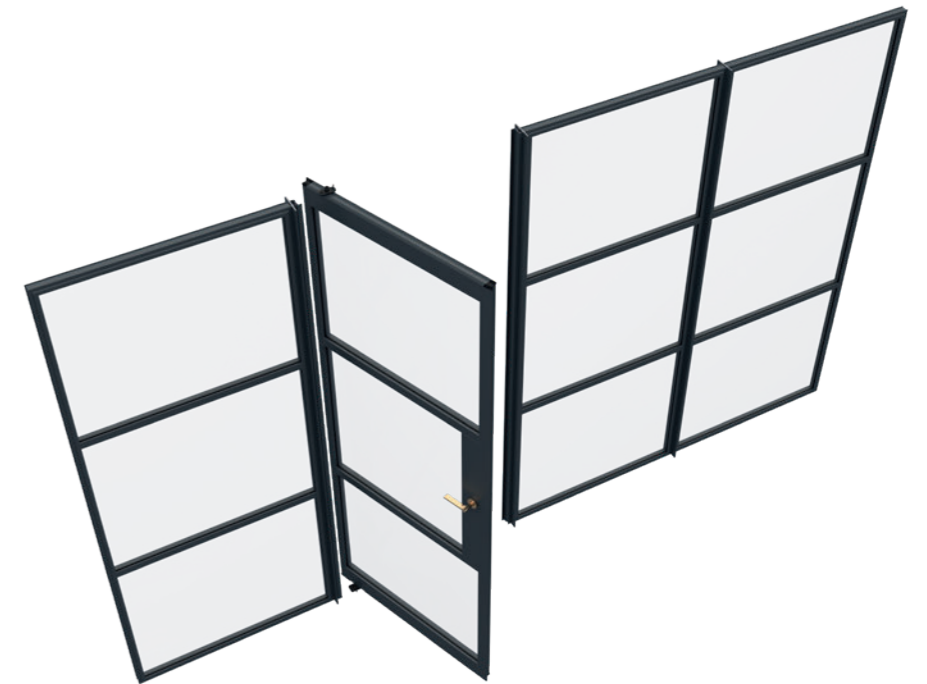

Smart AluSpace Screen can be designed to divide or delineate both residential and commercial spaces, while at the same time providing an effective acoustic barrier.

With a choice of hinged single and double doors, as well as pivot and sliding options to accompany the stylish fixed glazed screen, this flexible and versatile system provides almost limitless design options.

◆ *Designed to divide or delineate both residential and commercial spaces, while at the same time providing an effective acoustic barrier.*

Smart AluSpace Interior Screen DESIGN SOLUTIONS

FIXED SCREEN

SINGLE DOOR

DOUBLE DOOR

PIVOT DOOR

SLIDING DOOR

SLIDING DOUBLE DOOR

OFFSET SINGLE SLIDING DOOR

OFFSET DOUBLE SLIDING DOOR

Pivot Doors

Our pivot door options provides the flexibility to instantly change the way the internal space is configured. Available up to 2 metres wide and with adjustable closer.

HEAD DETAIL

SASH DETAIL

THRESHOLD DETAIL

Hinged Doors

With a range of width, glazing, hinge and furniture options, our doors can be configured to suit any design theme, from traditional to minimalist and contemporary to industrial.